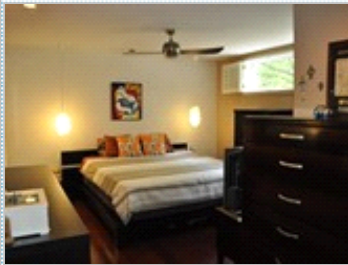

PROPERTY FEATURES:

- ▣ Fireplace
- ▣ Yard
- ▣ Hardwood floor
- ▣ Tile floor

OTHER FEATURES:

- ▣ Community Pool & Tennis!

PROPERTY DESCRIPTION:

Open & Updated Contemporary Home! Private Yard, cul-de-sac location! Hardwood & Tile Floors Through-out, NO CARPET! Open Floor Plan & Large Rooms! Updated Kitchen w/Mosaic Tile Backsplash, Solid surface Tops, SS Oven & Vent Fan, Wine Fridge & Snack Fridge in Breakfast Bar for easy Entertaining! Full Tile Showers in Both Baths! New Vanity in Master Bath! Jetted Tub. Contemporary Ceiling Fans, Fixtures, & Recessed Lighting give this Home a Clean, Modern Vibe! 2 car attached Garage & Storage Shed! RELAX-Charles Towne Landing HOA provides Lawn Maint., Trash Collection, a Pool, Tennis & Club House! Come Visit Today & Make this Home!