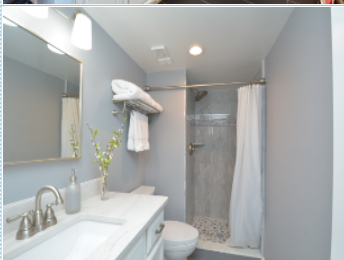

PROPERTY FEATURES:

- Central A/C
- Hardwood floor
- Dining room
- Stove/Oven
- Stainless steel appliances
- Laundry area - inside
- Central heat
- Tile floor
- Dishwasher
- Microwave
- Washer
- Balcony, Deck, or Patio
- Walk-in closet
- Living room
- Refrigerator
- Granite countertop
- Dryer

PROPERTY DESCRIPTION:

ENJOY A CAREFREE LIFESTYLE IN THIS CONDO, FULLY RENOVATED IN 2018 (\$100k+). BRIGHT CONDO IN RESORT-LIKE MONTEBELLO, NEAR ALEXANDRIA/OLD TOWN. THIS GORGEOUS CONDO HAS WOOD & TILE THRU-OUT, QUARTZ COUNTERS, STAINLESS APPLIANCES, BREAKFAST BAR, ENCLOSED BALCONY SURROUNDED BY TREES, AND GARAGE AND STORAGE SPACES. OPEN SUN 1-4 (NO DUAL)