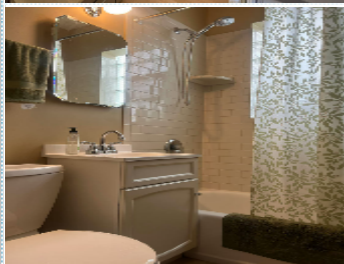

PROPERTY FEATURES:

- Central A/C
- Bonus/Rec room
- Refrigerator
- Basement
- Laundry area - inside
- Central heat
- Office/Den
- Stove/Oven
- Washer
- Balcony, Deck, or Patio
- Hardwood floor
- Dining room
- Attic
- Dryer
- Yard

OTHER FEATURES:

- Crown Molding, Stained Glass
- Deck
- Finished Basement

PROPERTY DESCRIPTION:

Classic & Cute Chicago Bungalow in great location. This adorable Chicago Bungalow is bursting with character on a picture-perfect, tree-lined street! Hidden pocket of Jefferson Park with easy access to nearby wooded bike and walking trails, Mariano's, and transit. Get your piece of Chicago history!