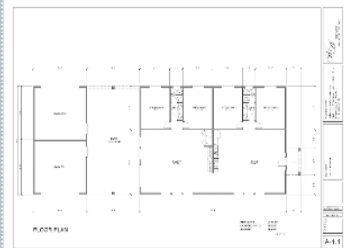

FOR SALE

FOR SALE

6378 Canyon Road , 29 Palms, CA 92277

MLS:PW24152959 PRICE:\$29,000.00

PROPERTY DESCRIPTION:

Desert Oasis This lot is approximately 1/2 an acre. It has preliminary plans for 2,440 Sq ft. home with 4 car garages, by architect Keith Wismer. The lot location has many fully constructed homes nearby. 8 miles west on 29 Palms Hwy is Joshua Tree national park. Many restaurants, shopping centers, casinos, theaters, and churches. Close to San Bernardino County offices and highway Patrol. Copper mountain college, high schools & Elementary schools are highly rated. Marine corps air ground combat center approximately 8 miles east on 29 palms Hwy.