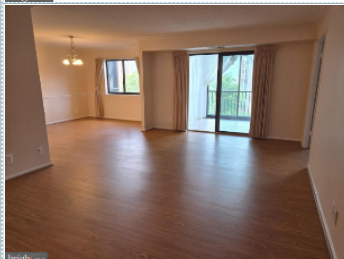

Bedrooms: 2
Full Baths: 2
Parking: 2 Cars
Floors: 1

Subdivision: Montebello
Year Built: 1986
Sqft: 1305

PROPERTY FEATURES:

- Central A/C
- Tile floor
- Dishwasher
- Microwave
- Dryer
- Central heat
- Living room
- Refrigerator
- Stainless steel appliances
- Balcony, Deck, or Patio
- Walk-in closet
- Dining room
- Stove/Oven
- Washer